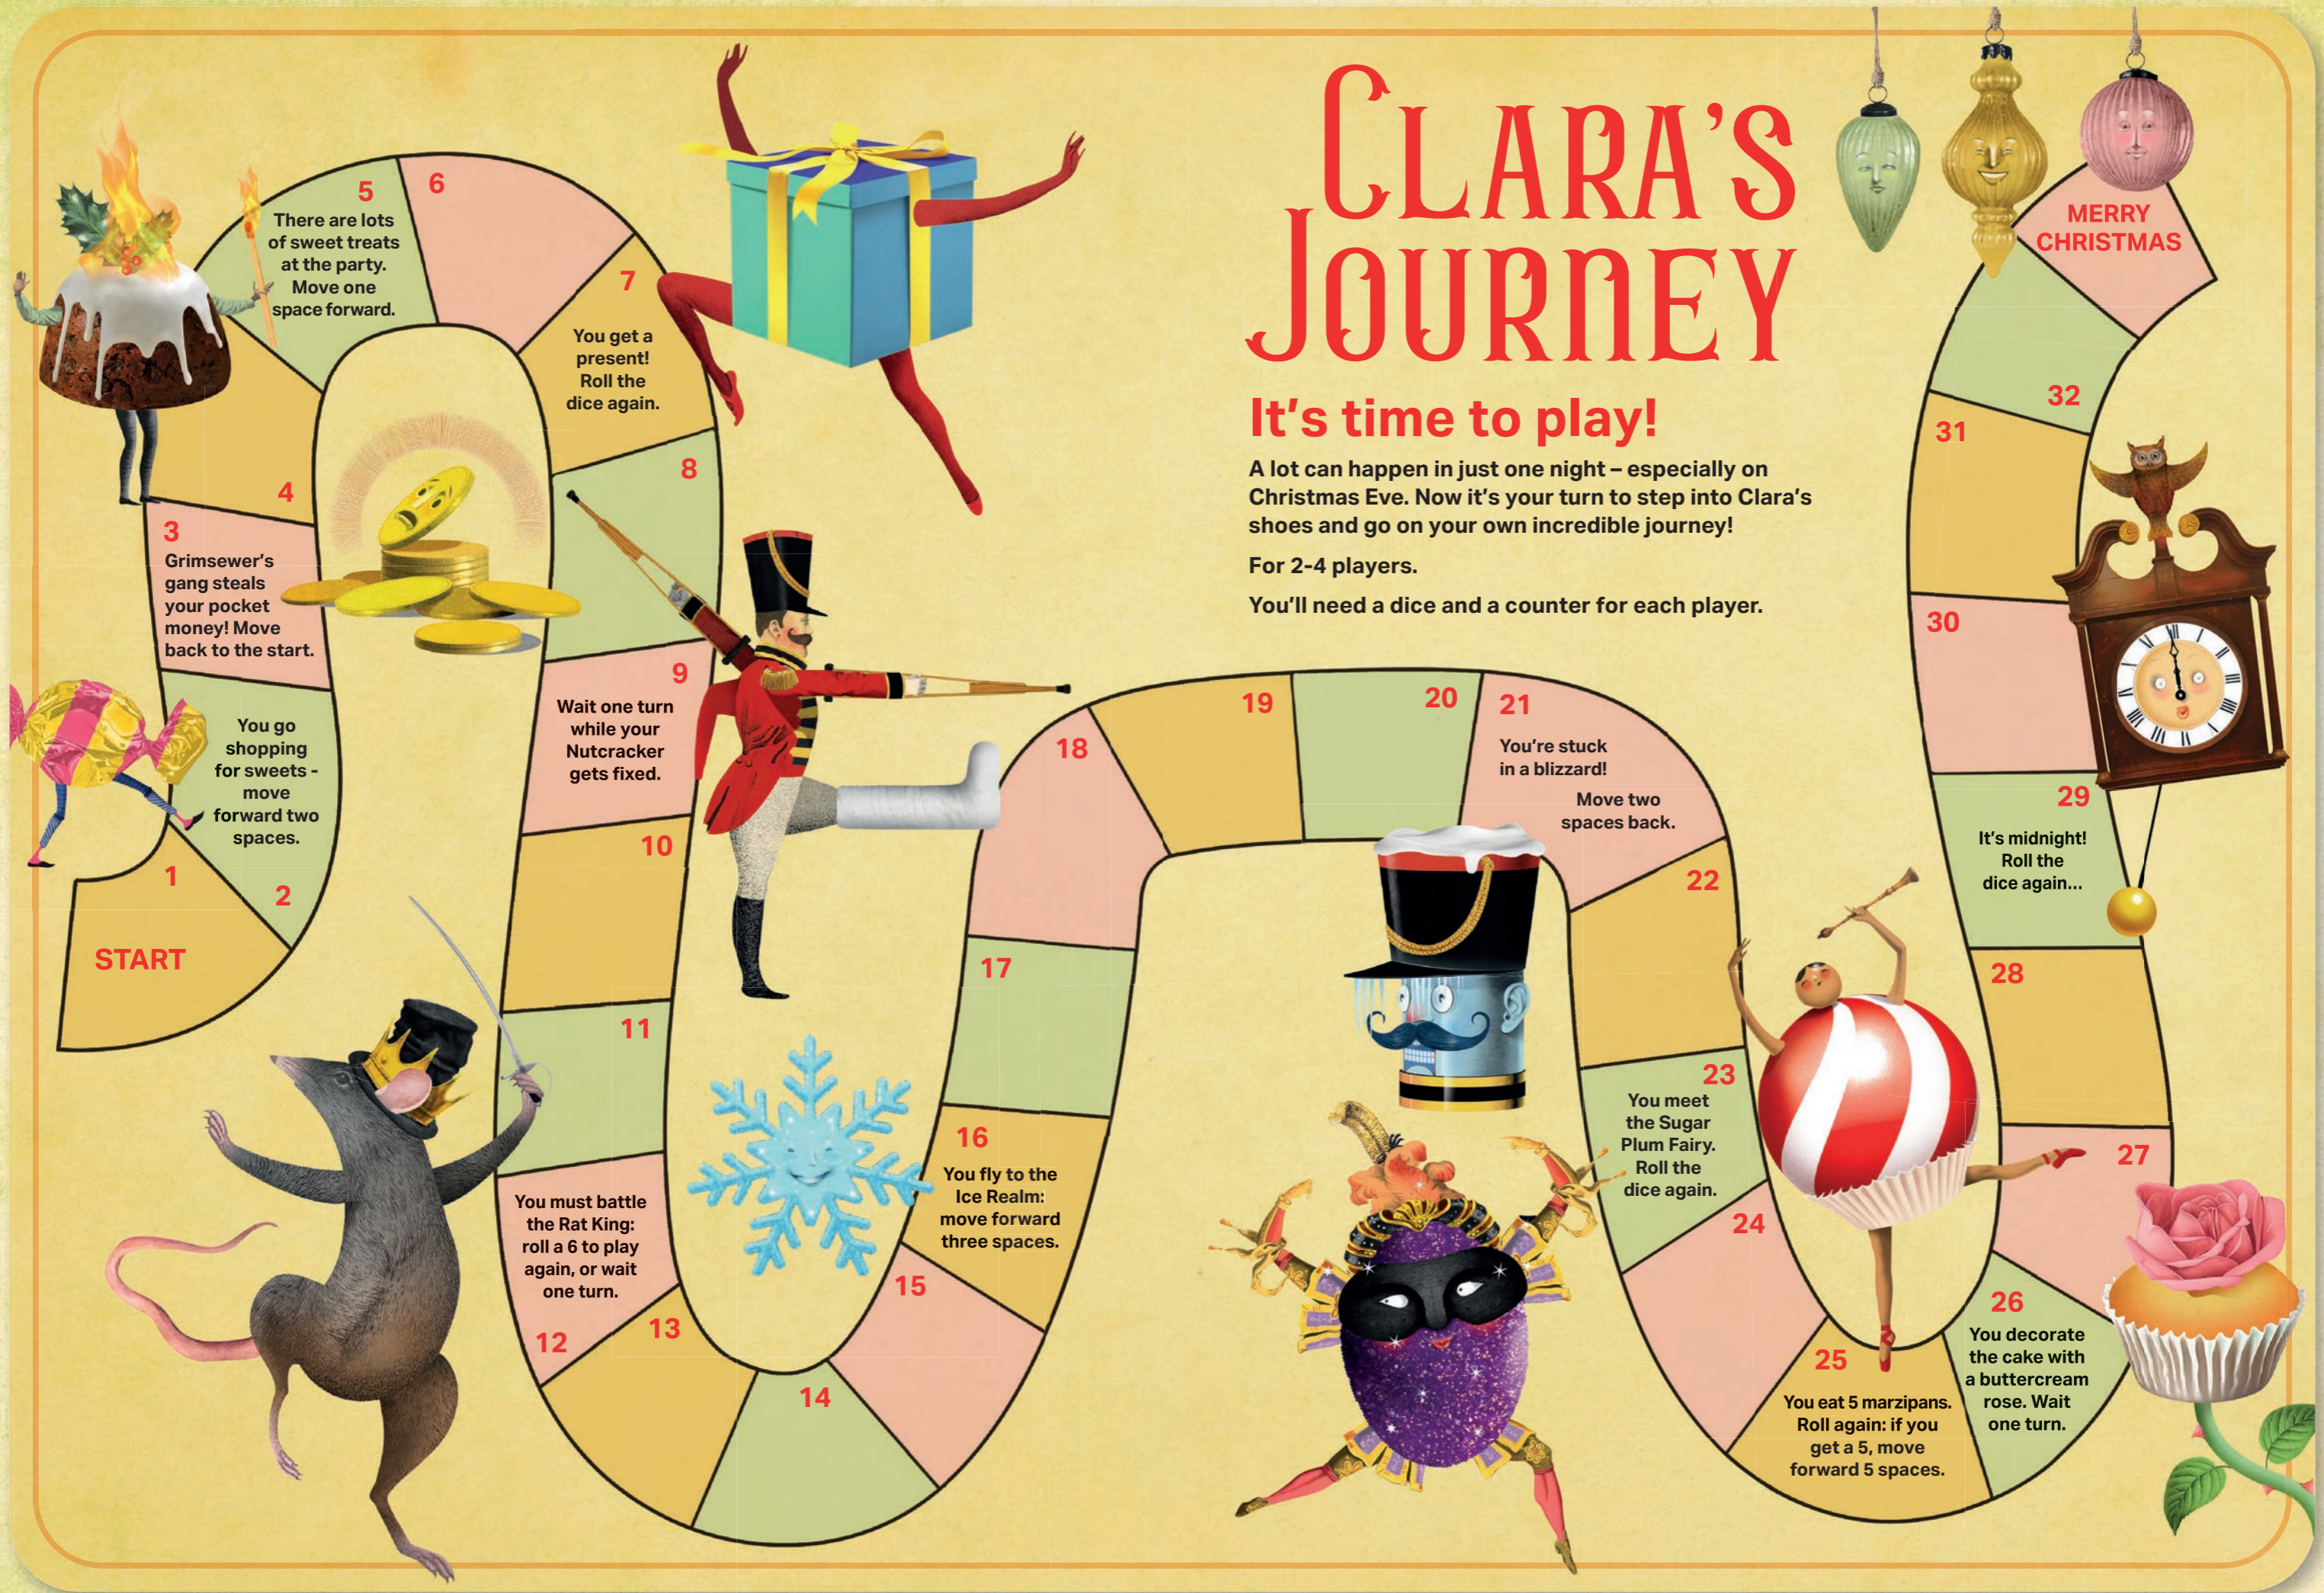

CLARA'S JOURNEY

It's time to play!

A lot can happen in just one night – especially on Christmas Eve. Now it's your turn to step into Clara's shoes and go on your own incredible journey!

For 2-4 players.

You'll need a dice and a counter for each player.

START

1

You go shopping for sweets - move forward two spaces.

3

Grimsewer's gang steals your pocket money! Move back to the start.

5
There are lots of sweet treats at the party. Move one space forward.

6

7
You get a present! Roll the dice again.

8

9
Wait one turn while your Nutcracker gets fixed.

10

12
You must battle the Rat King: roll a 6 to play again, or wait one turn.

13

16
You fly to the Ice Realm: move forward three spaces.

14

15

18

21
You're stuck in a blizzard! Move two spaces back.

19

20

22

23
You meet the Sugar Plum Fairy. Roll the dice again.

25

You eat 5 marzipans. Roll again: if you get a 5, move forward 5 spaces.