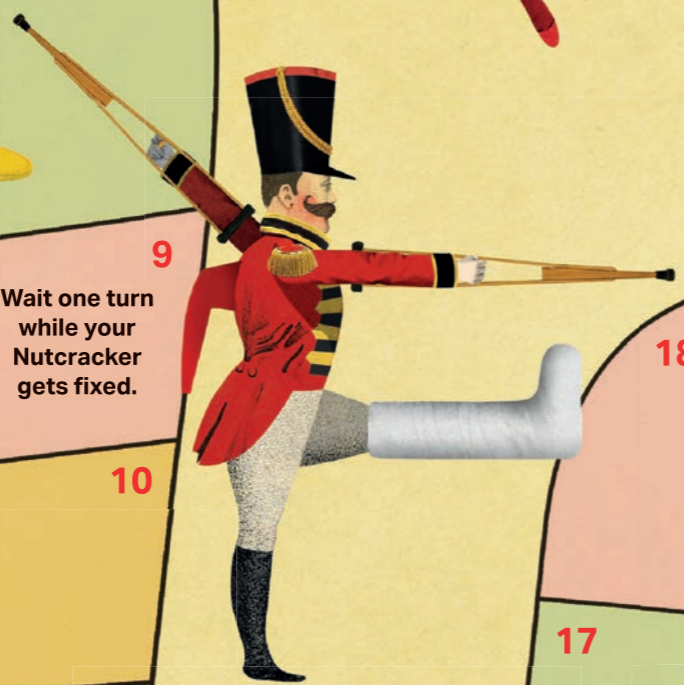

CLARA'S JOURNEY

It's time to play!

A lot can happen in just one night – especially on Christmas Eve. Now it's your turn to step into Clara's shoes and go on your own incredible journey!

For 2-4 players.

You'll need a dice and a counter for each player.

START

1

You go shopping for sweets - move forward two spaces.

3

Grimsewer's gang steals your pocket money! Move back to the start.

5
There are lots of sweet treats at the party. Move one space forward.

6

7
You get a present! Roll the dice again.

8

9
Wait one turn while your Nutcracker gets fixed.

10

12
You must battle the Rat King: roll a 6 to play again, or wait one turn.

13

16
You fly to the Ice Realm: move forward three spaces.

14

15